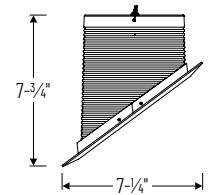

LABELS AND LISTINGS

cULus classified for Damp Location when used with compatible housing

PRODUCT IMAGES AND DIMENSIONS

NTM-617/45B

Black Baffle / White Flange

NTM-617/45W

White Baffle / White Flange

6" Super Sloped Baffle Trim