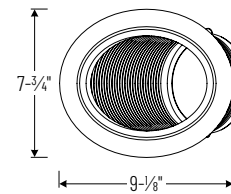

FEATURES

- Adjustable gimbal (+/-45°) to accommodate ceiling pitches from 7/12 to 12/12
- Compatible with BR40 and PAR38 lamps

SPECIFICATION

Trim: Aluminum spun baffle with deep grooves to reduce aperture glare.

Mounting: Trim includes two coil springs that clip and securely hold the trim into the housing when installed.

COMPATIBLE LAMP / HOUSINGS

75W BR40, PAR38, BR30 or PAR30 max. ([NHIC-9280AT](#); [NHRIC-9280AT](#))

LABELS AND LISTINGS

cULus classified for Damp Location when used with compatible housing

PRODUCT IMAGES AND DIMENSIONS

NTM-617/45B

Black Baffle / White Flange

NTM-617/45W

White Baffle / White Flange

6" Super Sloped Baffle Trim